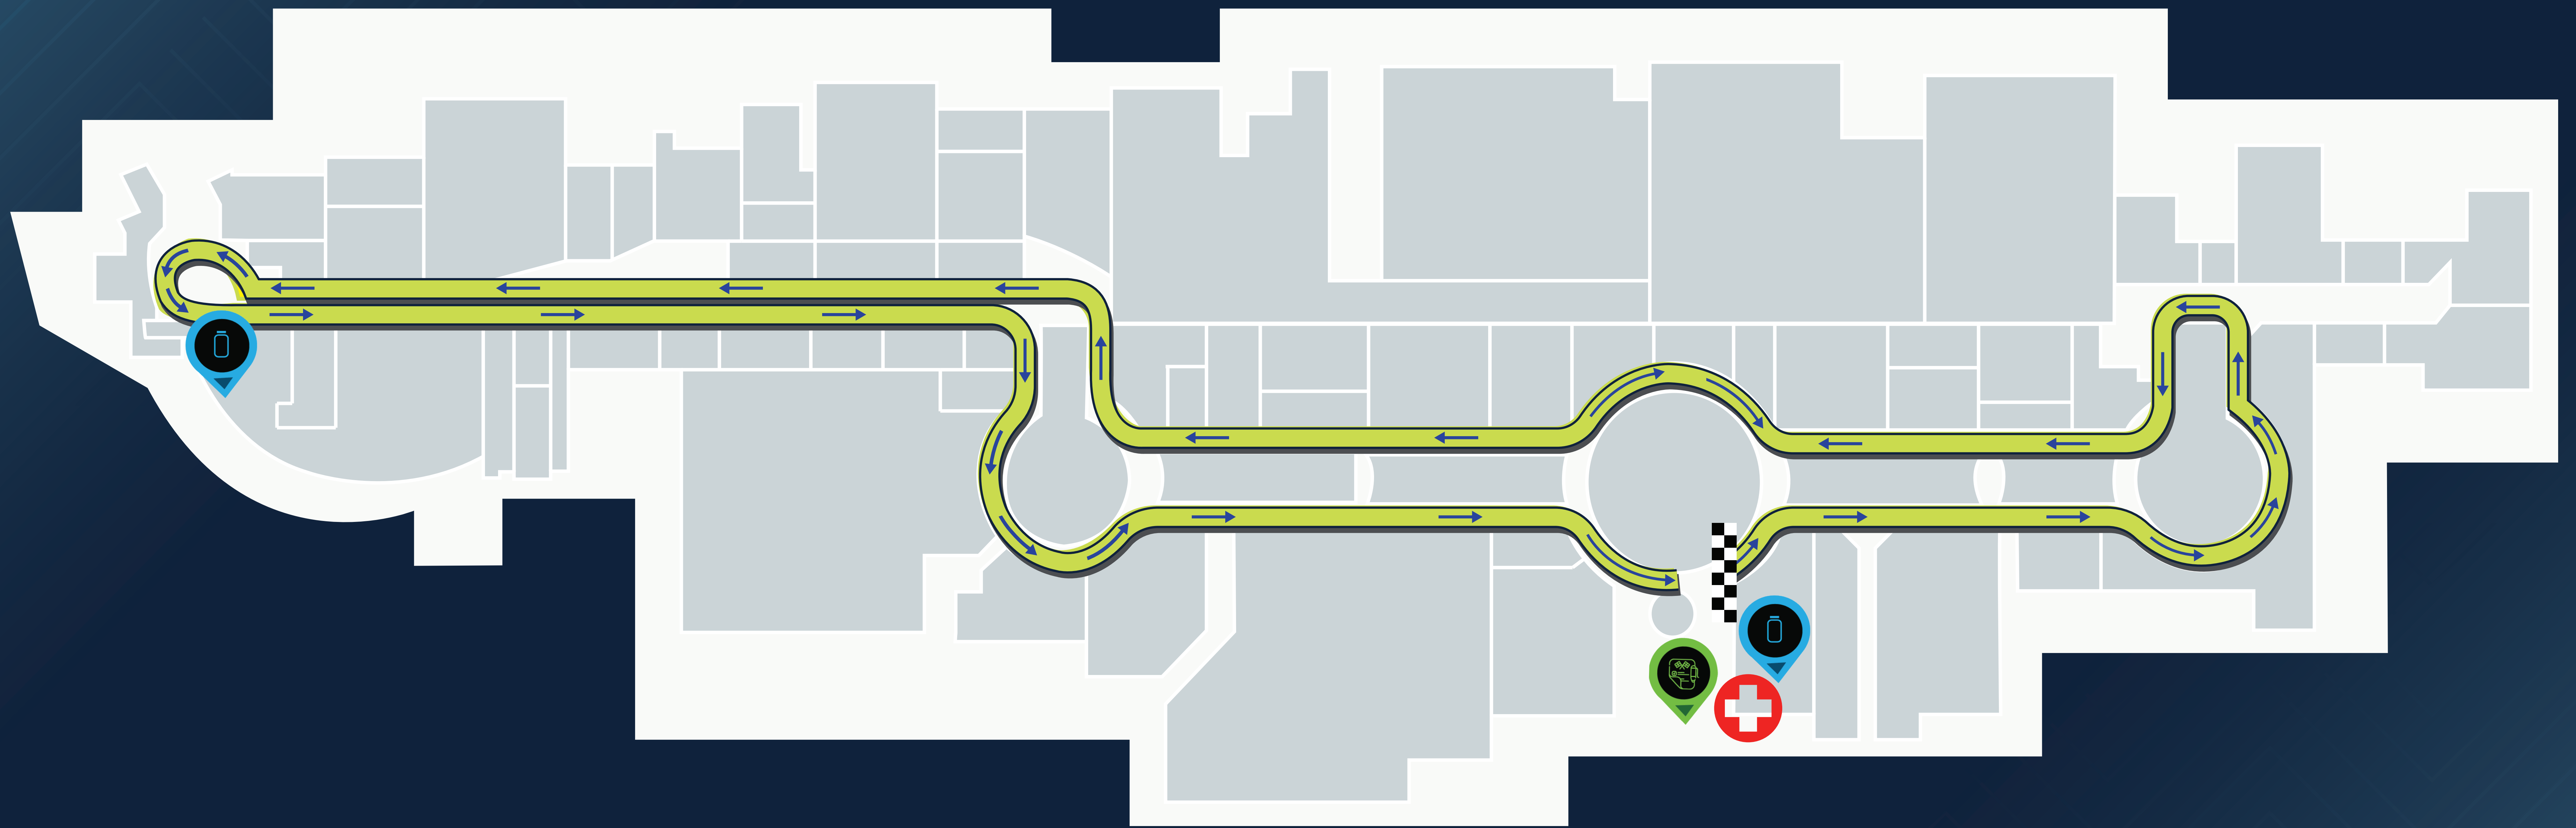

دبي مولاثون

DUBAI MALLATHON

CITY CENTRE DEIRA

2nd Floor

 TRACK LENGTH
1 km

2 km = 2 Laps

5 km = 5 Laps

10 km = 10 Laps

 Start / Finish

 First Aid Kit

 Registration & Information

 Water Station

دبي
SPORTS

DUBAI
Economy and Tourism

هيئة تنمية المجتمع
Community Development Authority

HUAWEI
WATCH FIT 5 Series