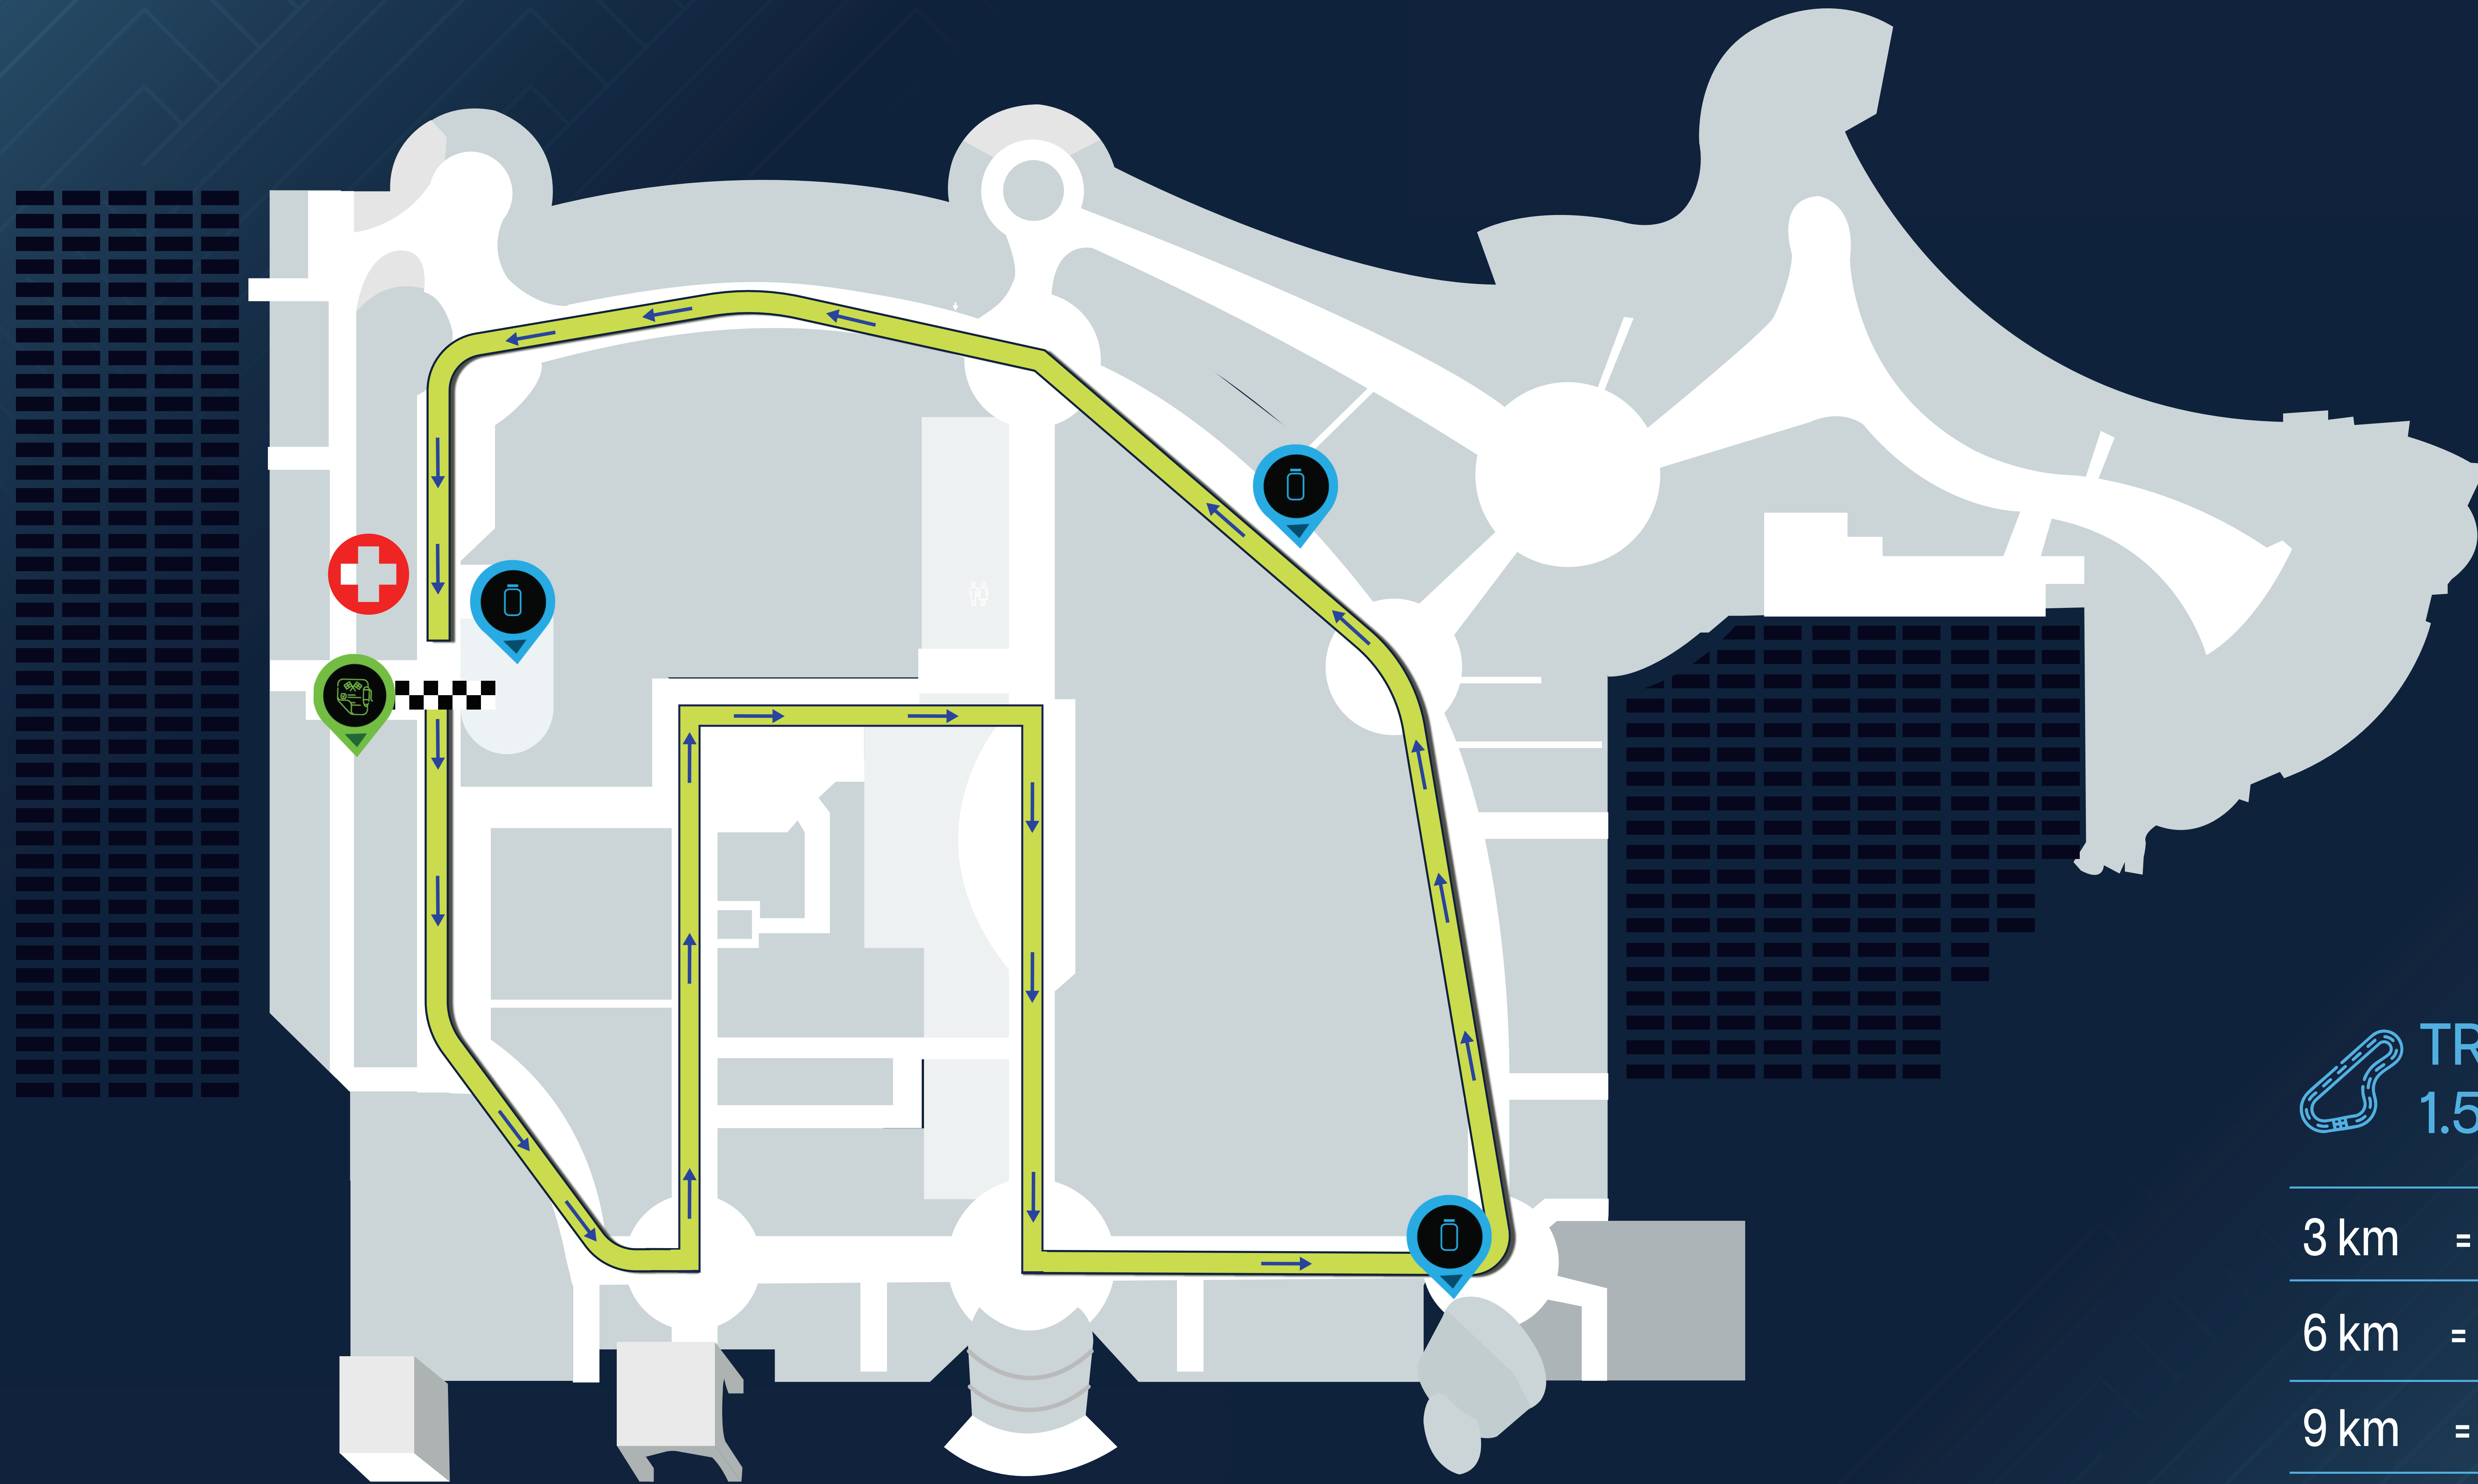

دبي مولاثون

DUBAI MALLATHON

DUBAI MALL

G Floor

TRACK LENGTH
1.5 km

3 km = 2 Laps

6 km = 4 Laps

9 km = 6 Laps

- Start / Finish
- First Aid Kit
- Registration & Information
- Water Station

دبي DUBAI
للرياضة SPORTS

DUBAI
للاقتصاد والسياحة
Economy and Tourism

HUAWEI
WATCH FIT 5 Series

#MyDubai Communities

Mai Dubai

الزمين
AL'AMEEN

الاسعاف
Ambulance