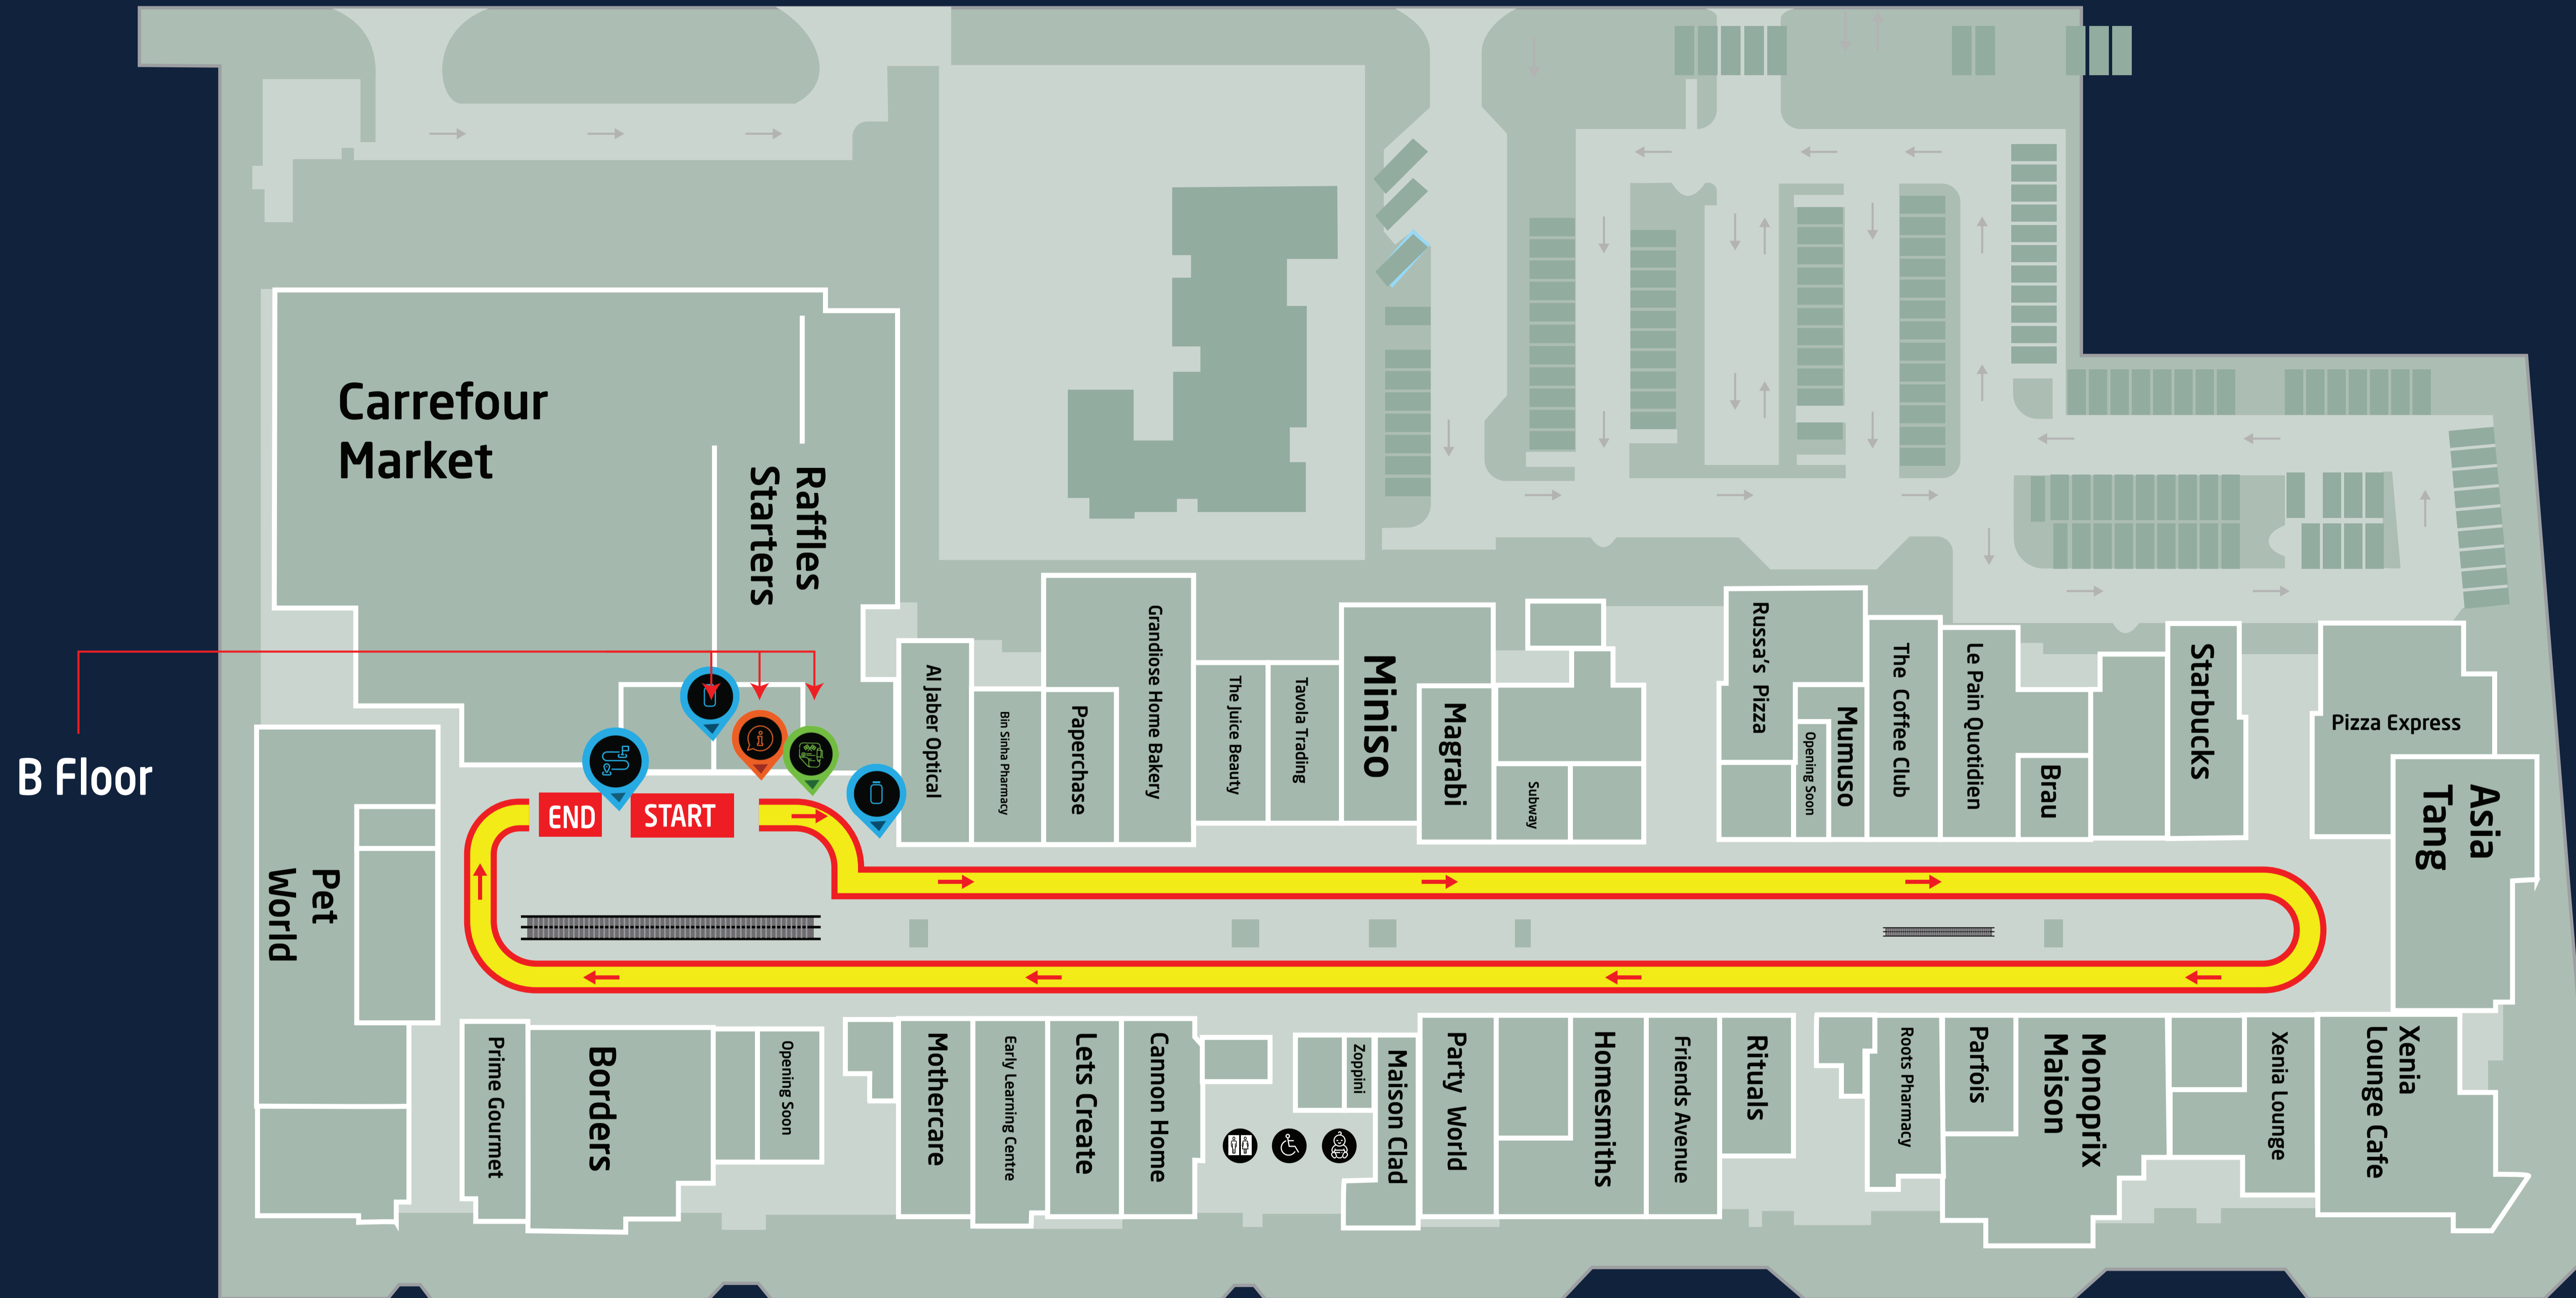

دبي مولاثون

DUBAI MALLATHON

THE SPRINGS SOUK

G Floor

B Floor

TRACK DISTANCE
456 M

2.5 km = Laps 5 2280 M

5 km = Laps 11 5016 M

10 km = Laps 22 1032 M

- Parking
- Start / Finish
- First Aid Kit
- Information/ Lost&Found
- Registration Area
- Water Station

UNITED ARAB EMIRATES
MINISTRY OF DEFENCE

الإمارات العربية المتحدة
وزارة الدفاع