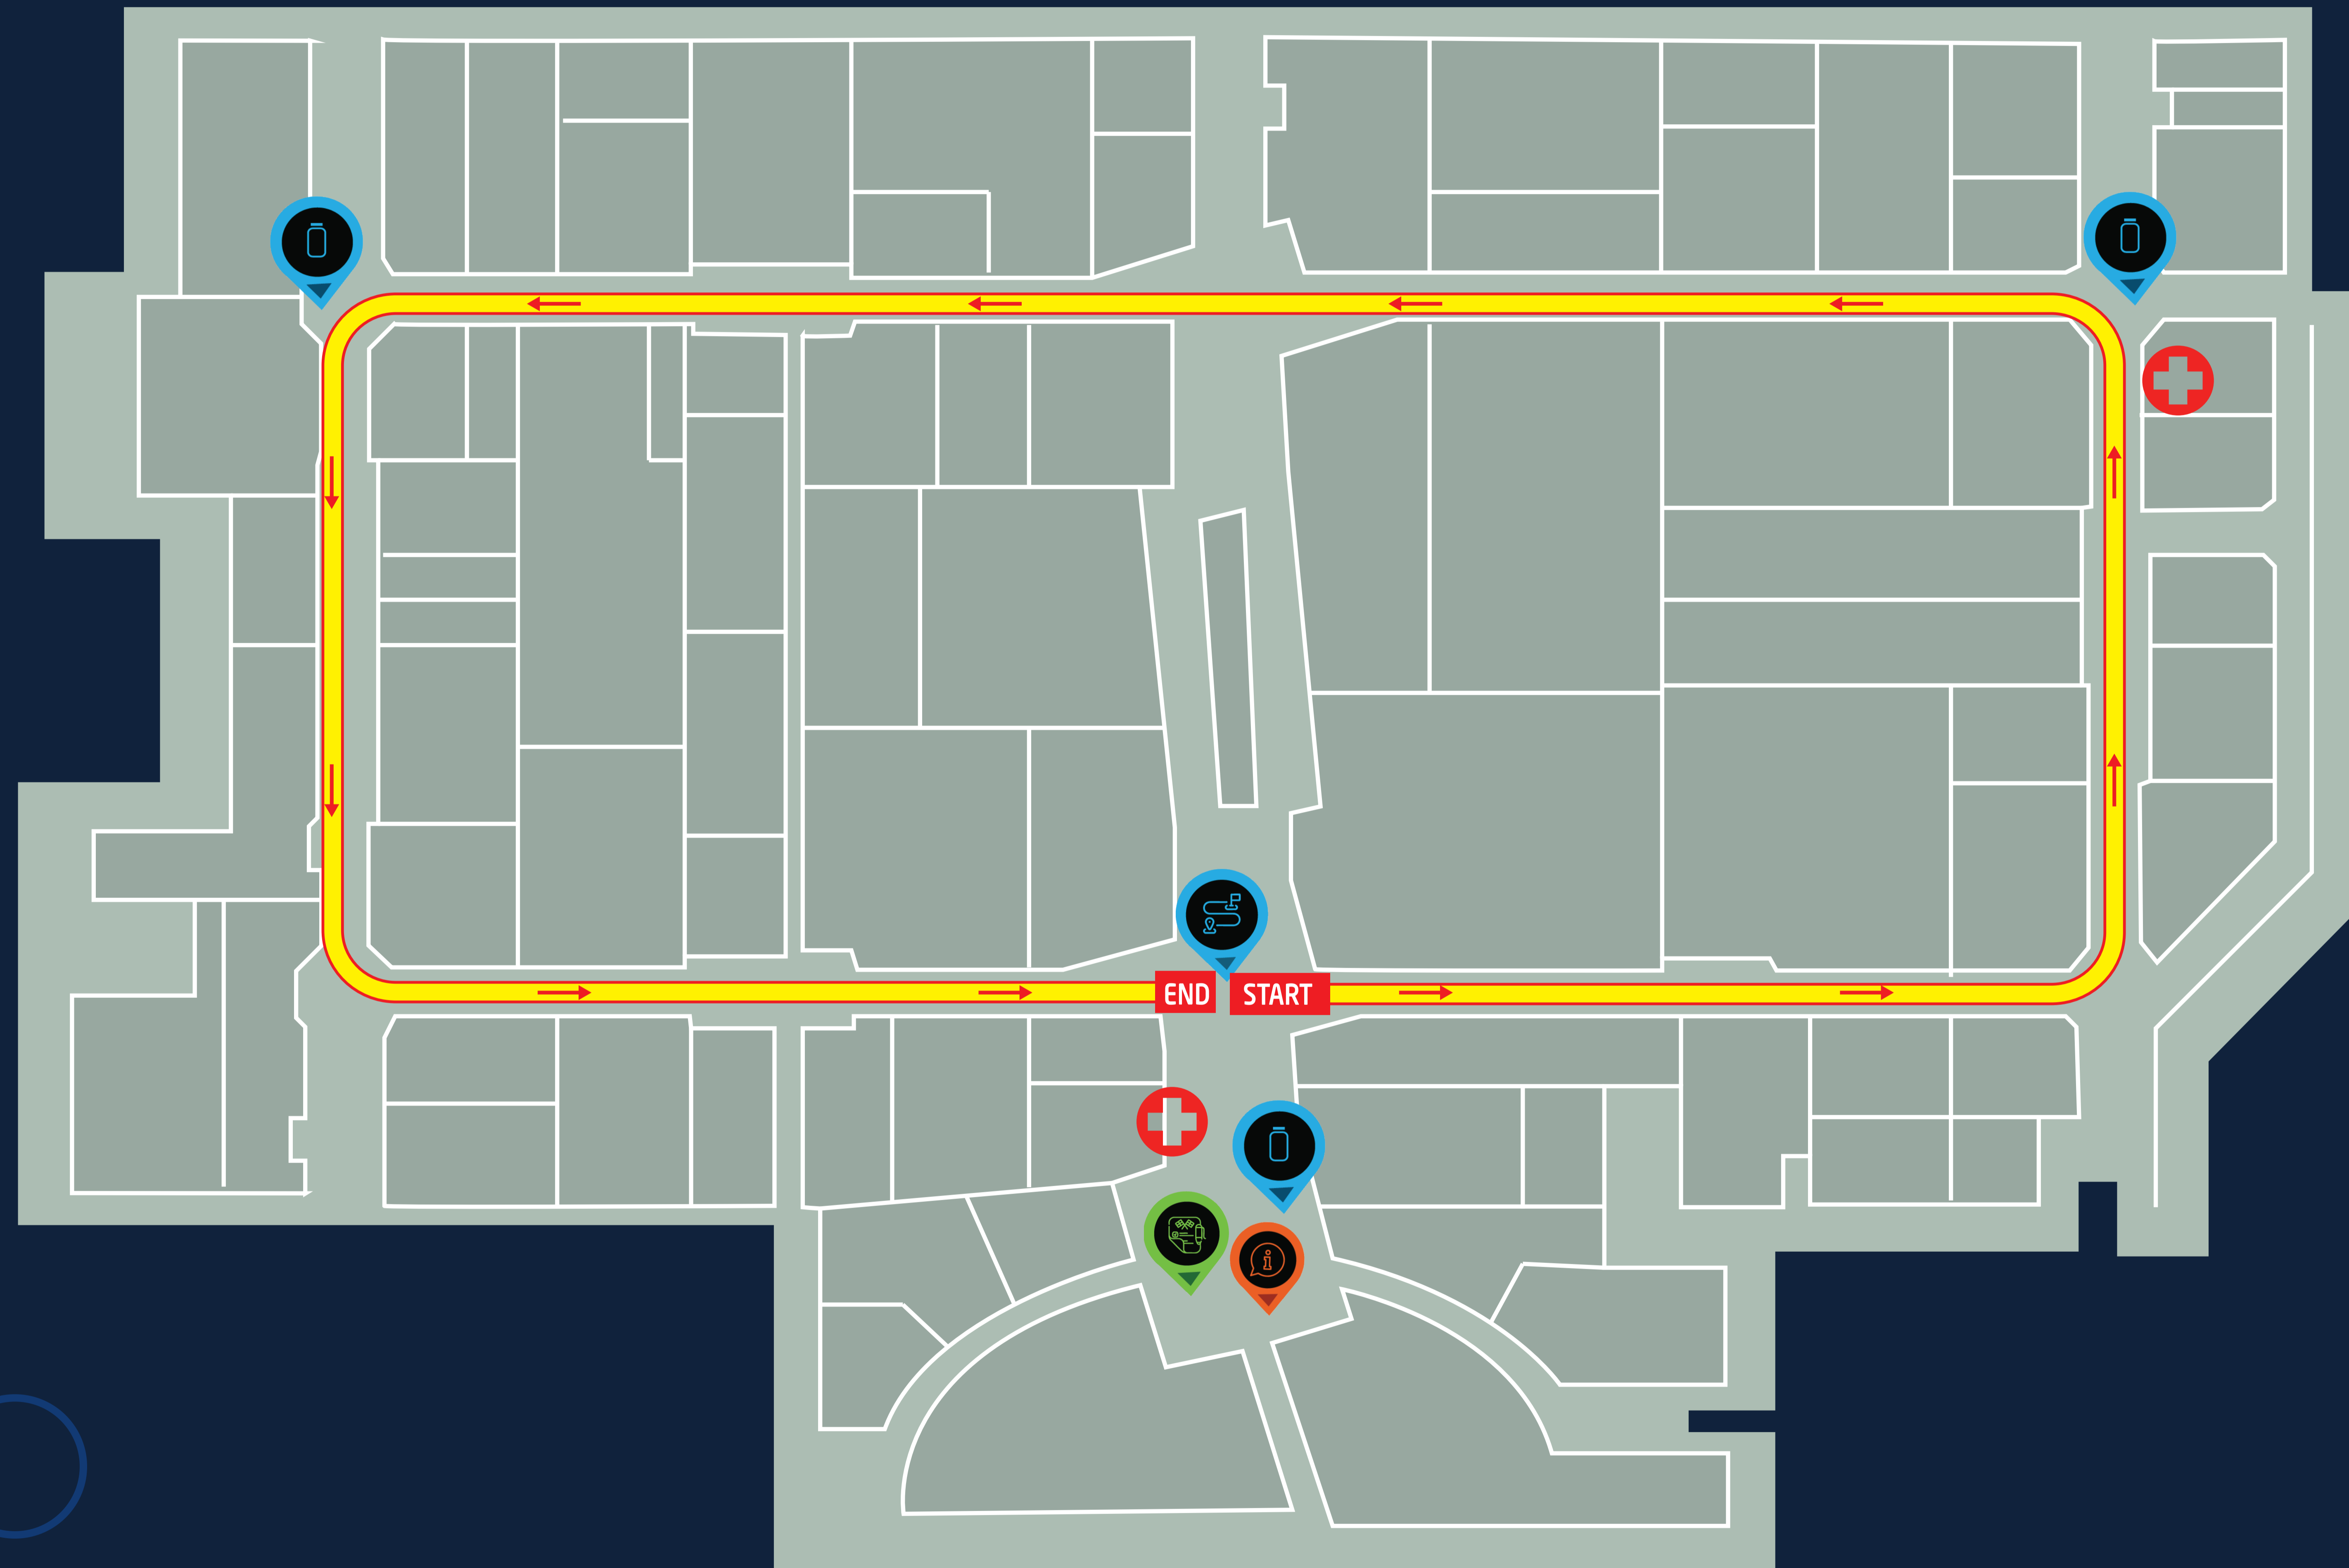

دبي مولاثون

DUBAI MALLATHON

CITY CENTRE MIRDIF

G Floor

 **TRACK DISTANCE**  
950 M

2.5 km = Laps 3    2850 M

5 km = Laps 5    4750 M

10 km = Laps 11    10450 M

-  Parking

---

-  Start / Finish

---

-  First Aid Kit

---

-  Information/ Lost&Found

---

-  Registration Area

---

-  Water Station