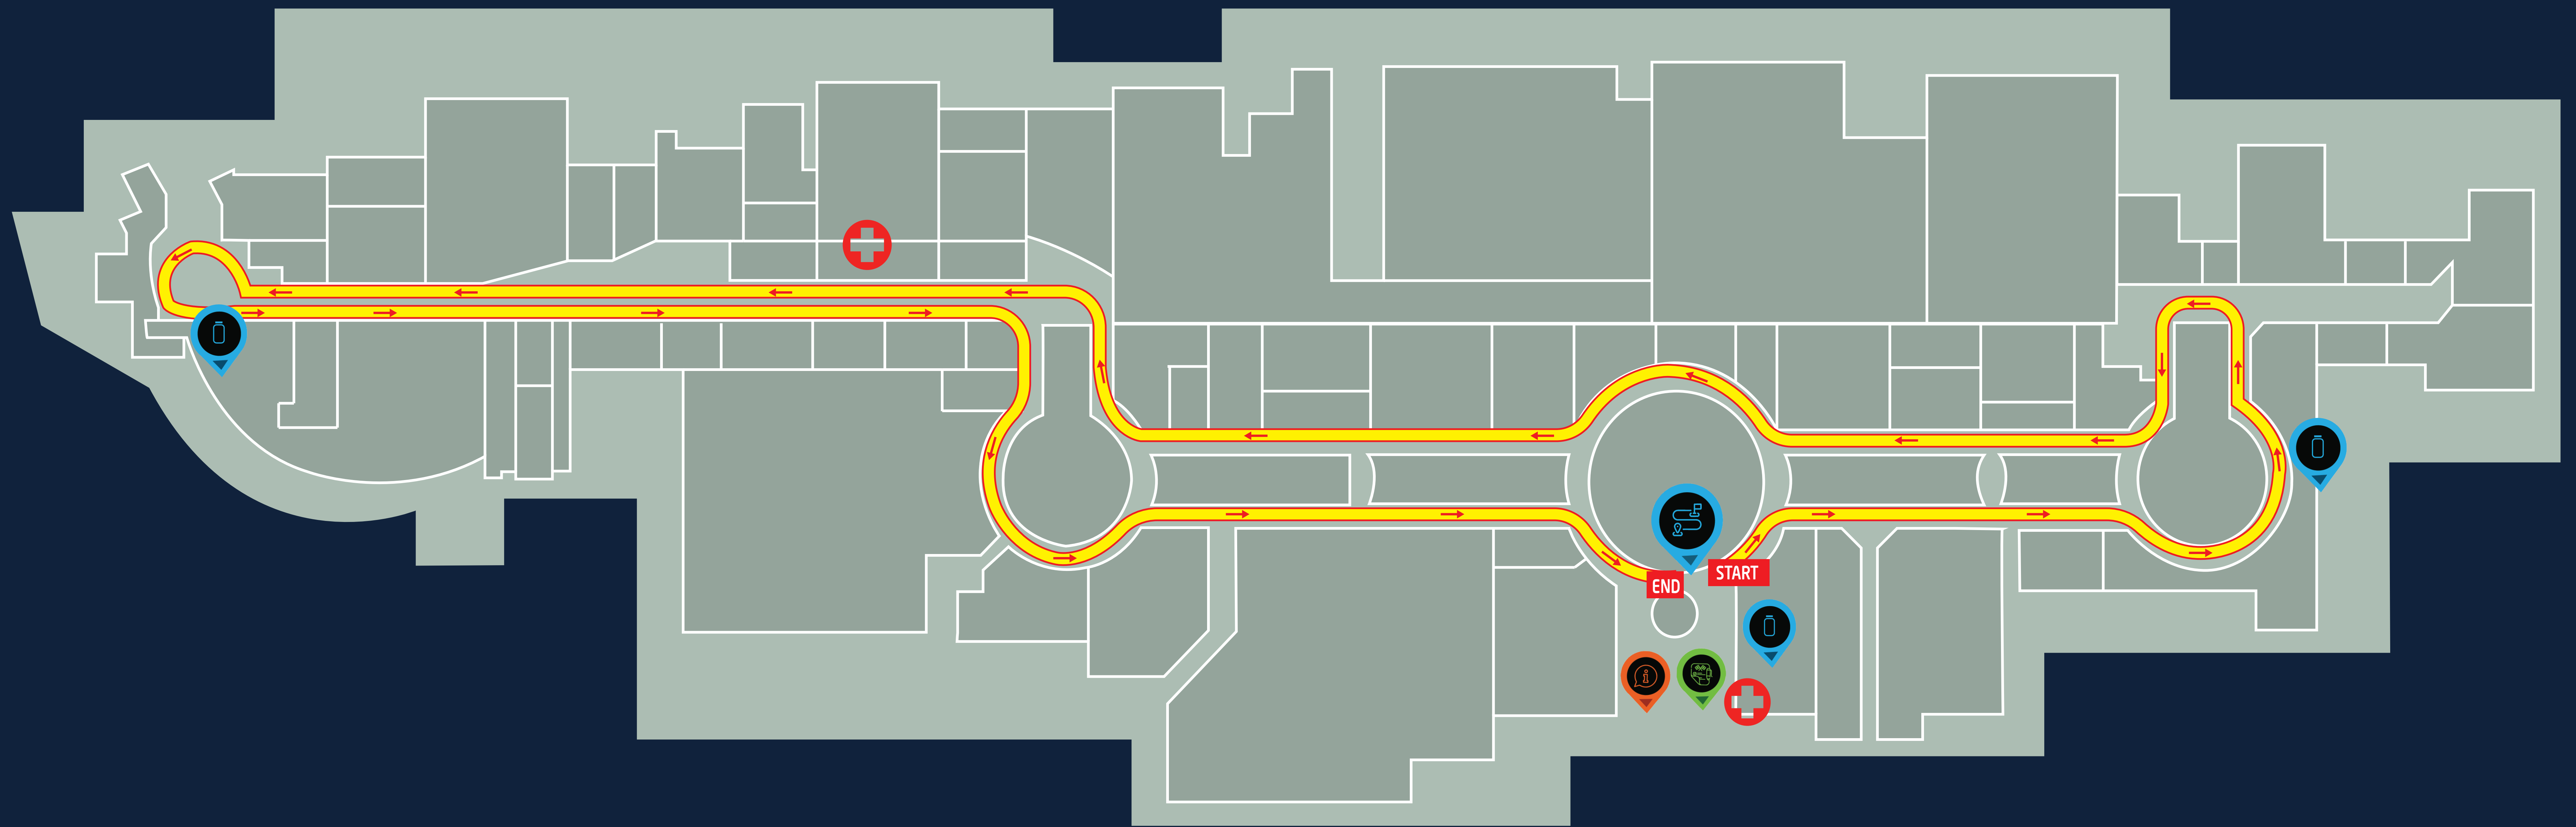

دبي مولاثون

DUBAI MALLATHON

CITY CENTRE DEIRA

2nd Floor

 **TRACK DISTANCE**
1065 M

2.5 km = Laps 2	2130 M
5 km = Laps 5	5325 M
10 km = Laps 10	10650 M

-  Parking

-  Start / Finish

-  First Aid Kit

-  Information/ Lost&Found

-  Registration Area

-  Water Station

UNITED ARAB EMIRATES
MINISTRY OF DEFENCE

الإمارات العربية المتحدة
وزارة الدفاع

هيئة تنمية المجتمع
Community Development Authority