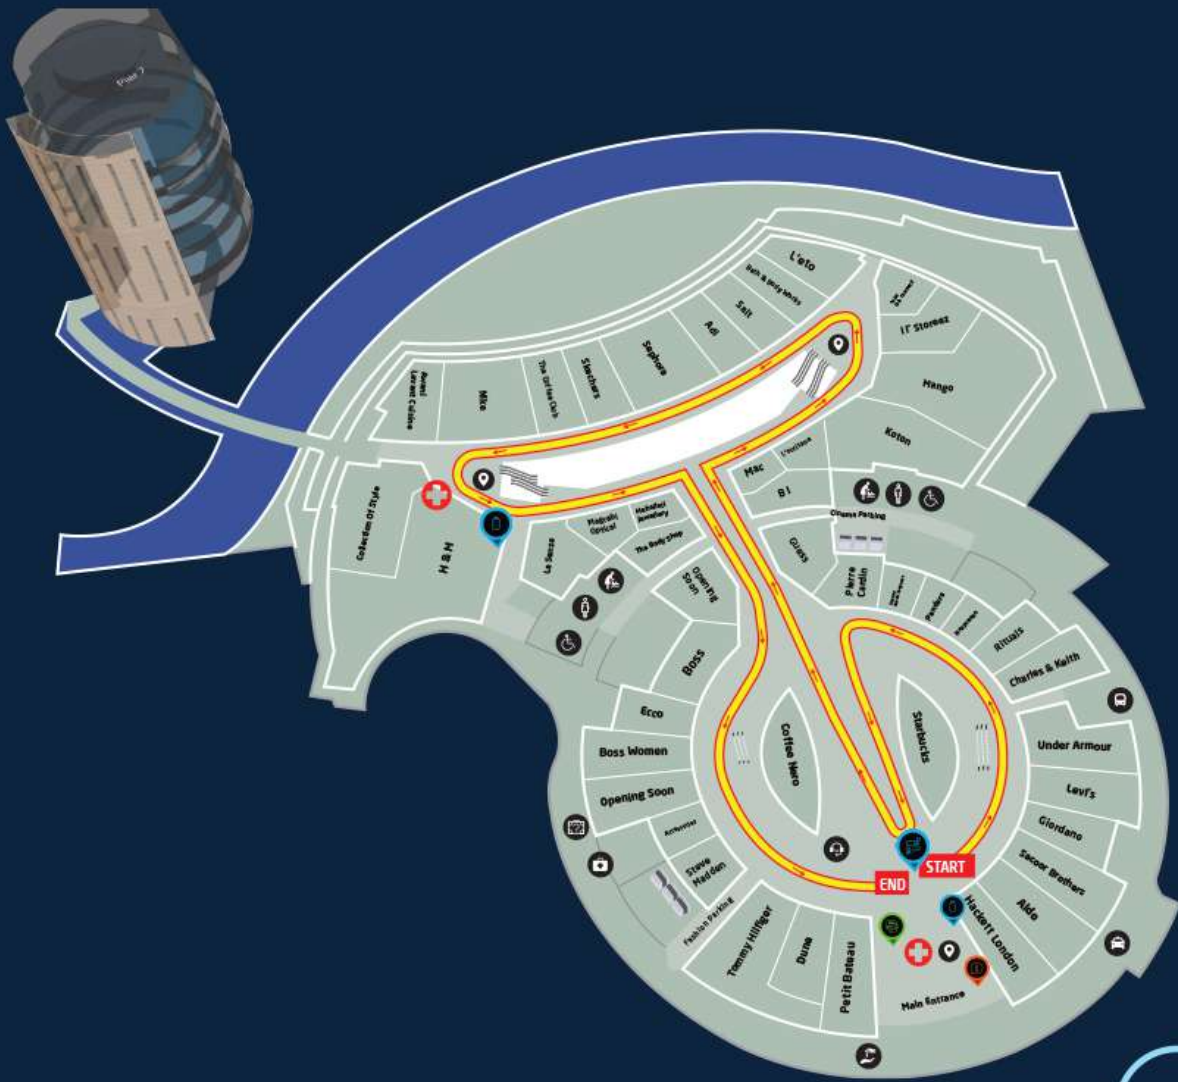

# DUBAI HILLS MALL ROUTE

(Ground Floor) Closest to Tim Hortons/Centerpoint

G Floor

- Parking
- Start / Finish
- First Aid Kit
- Information/ Lost&Found
- Registration Area
- Water Station

# DUBAI MARINA MALL ROUTE

(Ground Floor) Closest to Main Entrance/Petit Bateau

G Floor

-  Parking
-  Start / Finish
-  First Aid Kit
-  Information/ Lost&Found
-  Registration Area
-  Water Station