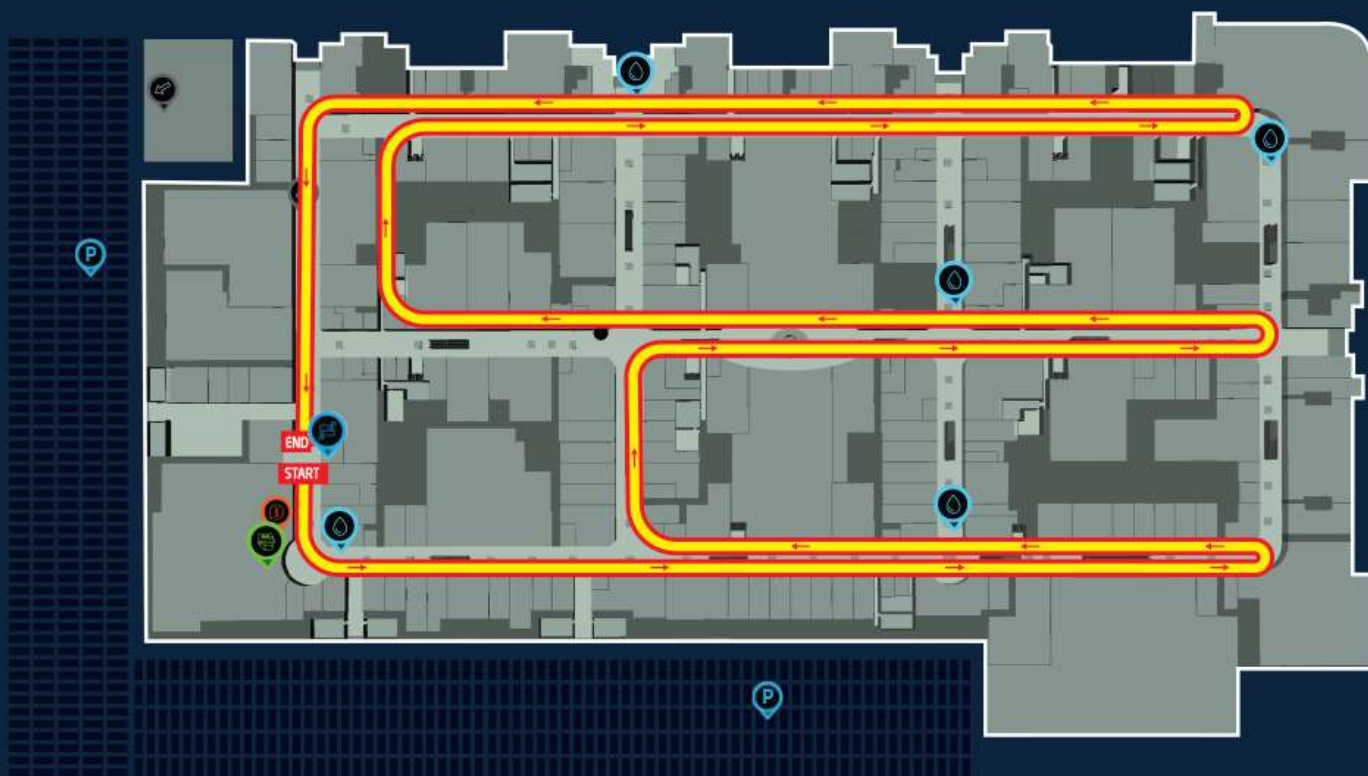

## G Floor

- Parking
- Start / Finish
- First Aid Kit
- Information/ Lost&Found
- Registration Area
- Water Station

# DUBAI HILLS MALL ROUTE

(Ground Floor) Closest to Tim Hortons/Centerpoint

G Floor

- Parking
- Start / Finish
- First Aid Kit
- Information/ Lost&Found
- Registration Area
- Water Station

# DUBAI MARINA MALL ROUTE

(Ground Floor) Closest to Main Entrance/Petit Bateau

G Floor

-  Parking
-  Start / Finish
-  First Aid Kit
-  Information/ Lost&Found
-  Registration Area
-  Water Station