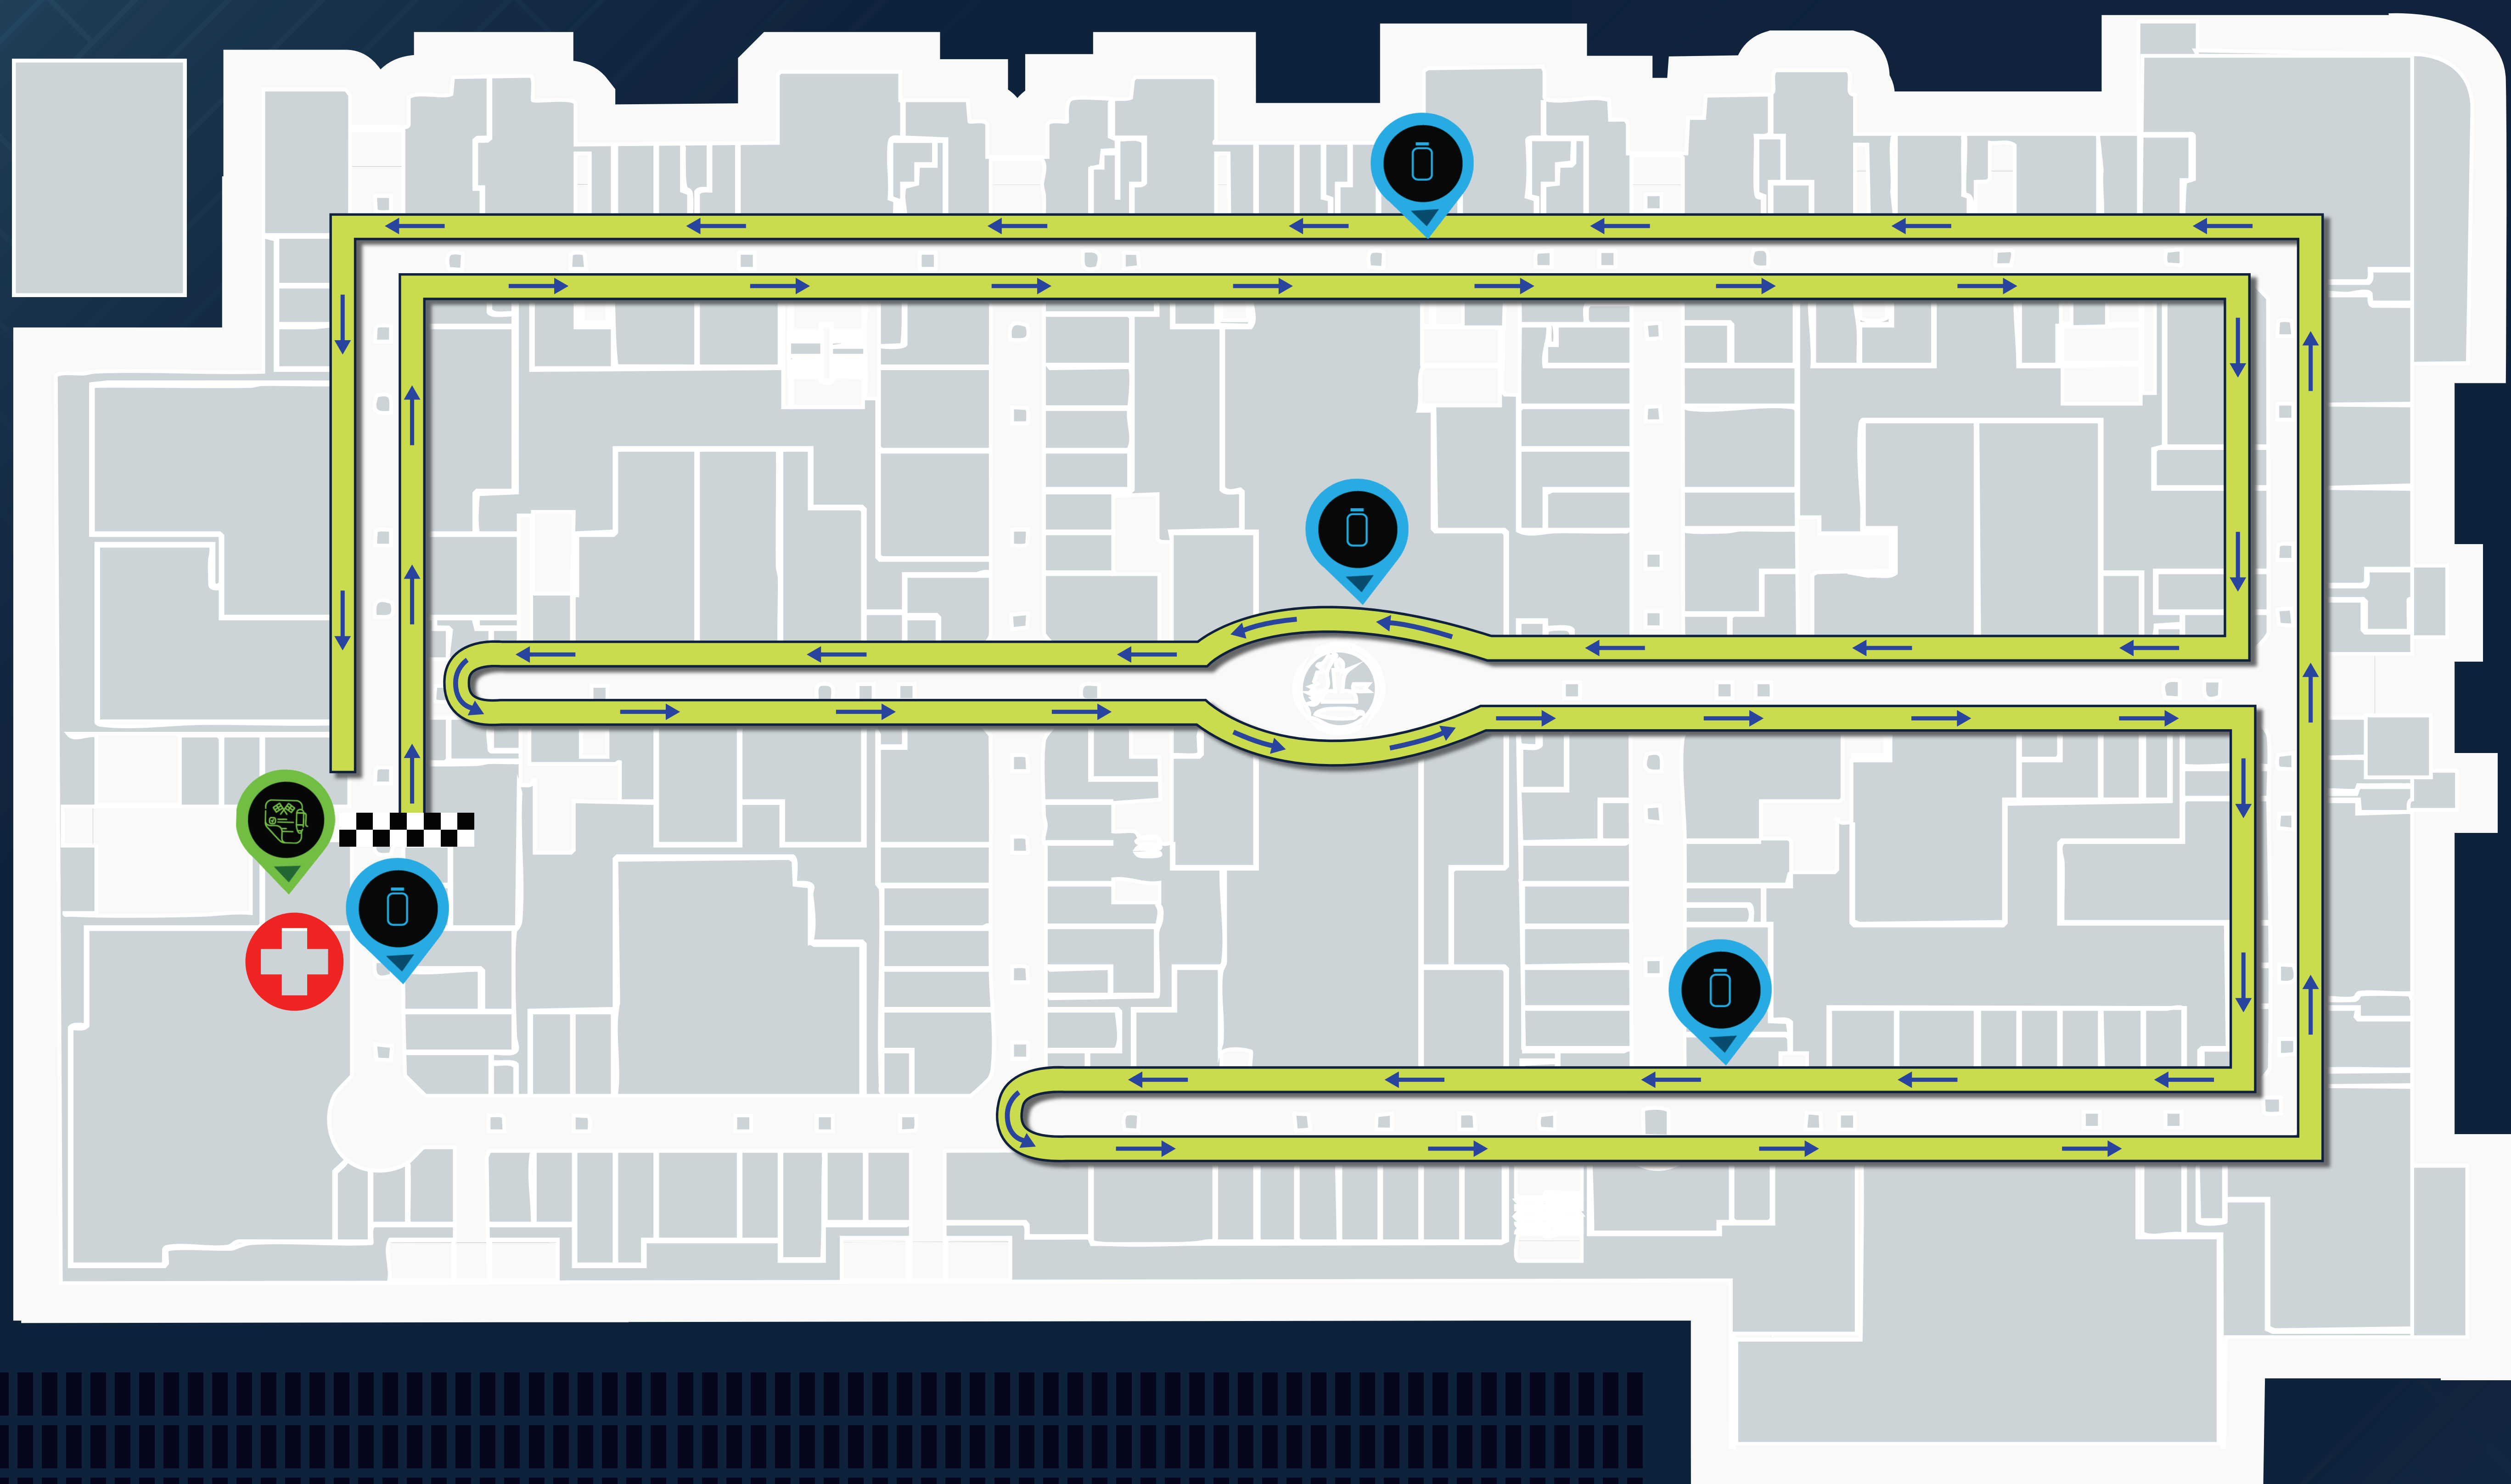

دبي مولاثون

DUBAI MALLATHON

DUBAI HILLS MALL

G Floor

 TRACK LENGTH
2.5 km

2.5 km = 1 Lap

5 km = 2 Laps

10 km = 4 Laps

-  Start / Finish
-  First Aid Kit
-  Registration & Information
-  Water Station